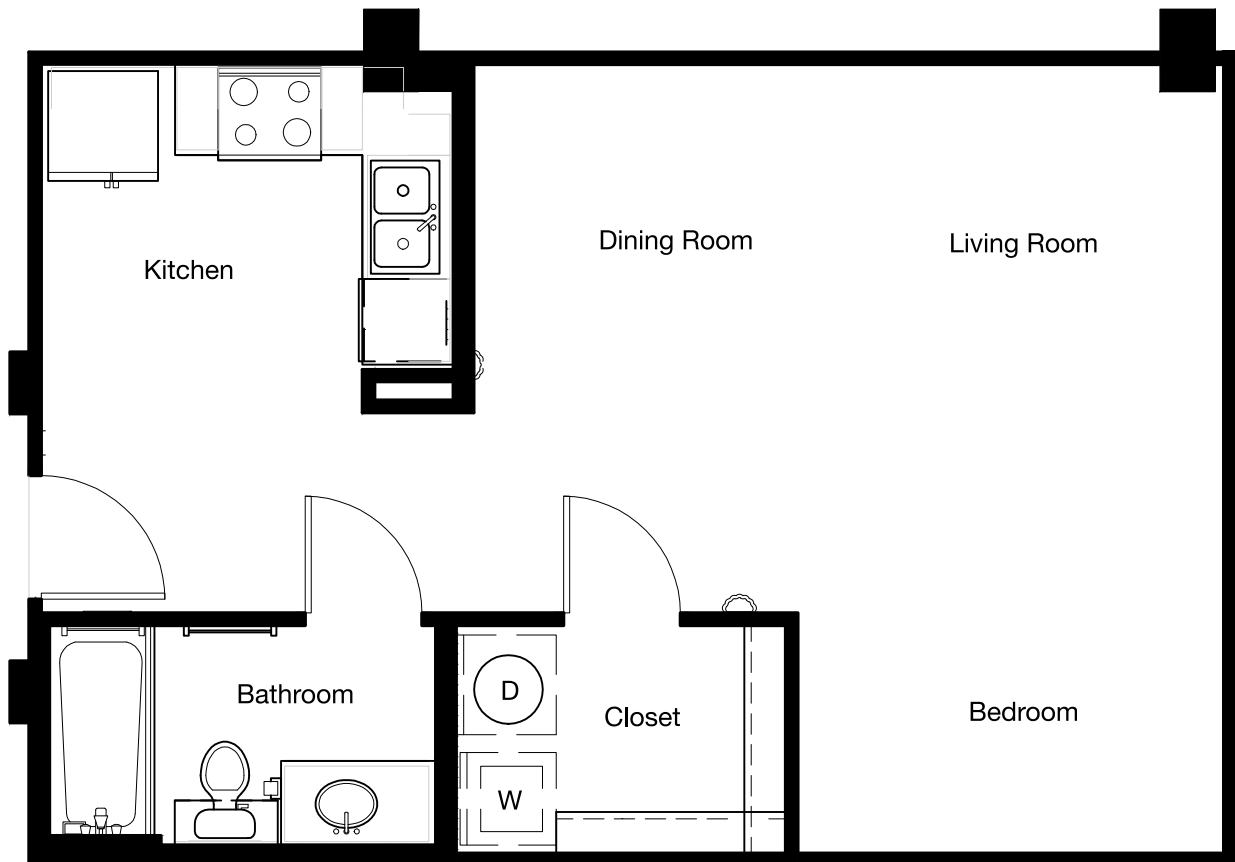

GALLERY

AT TURTLE CREEK

3427 Cedar Springs, Suite 1001
Dallas, Texas 75219

1 Bed / 1 Bath

UNIT: E1 - I

570 sq. ft.