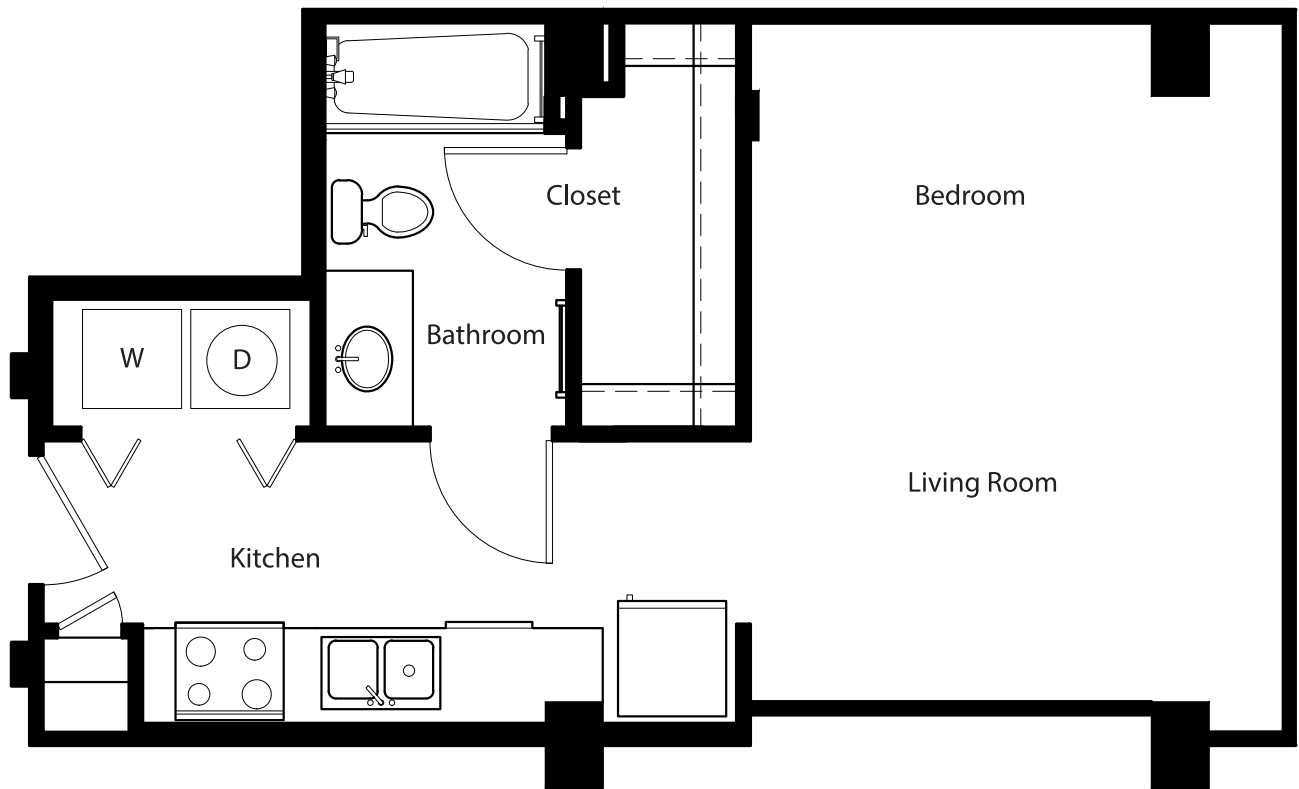

GALLERY

AT TURTLE CREEK

3427 Cedar Springs, Suite 1001
Dallas, Texas 75219

1 Bed / 1 Bath

UNIT: E0-1

457 sq. ft.