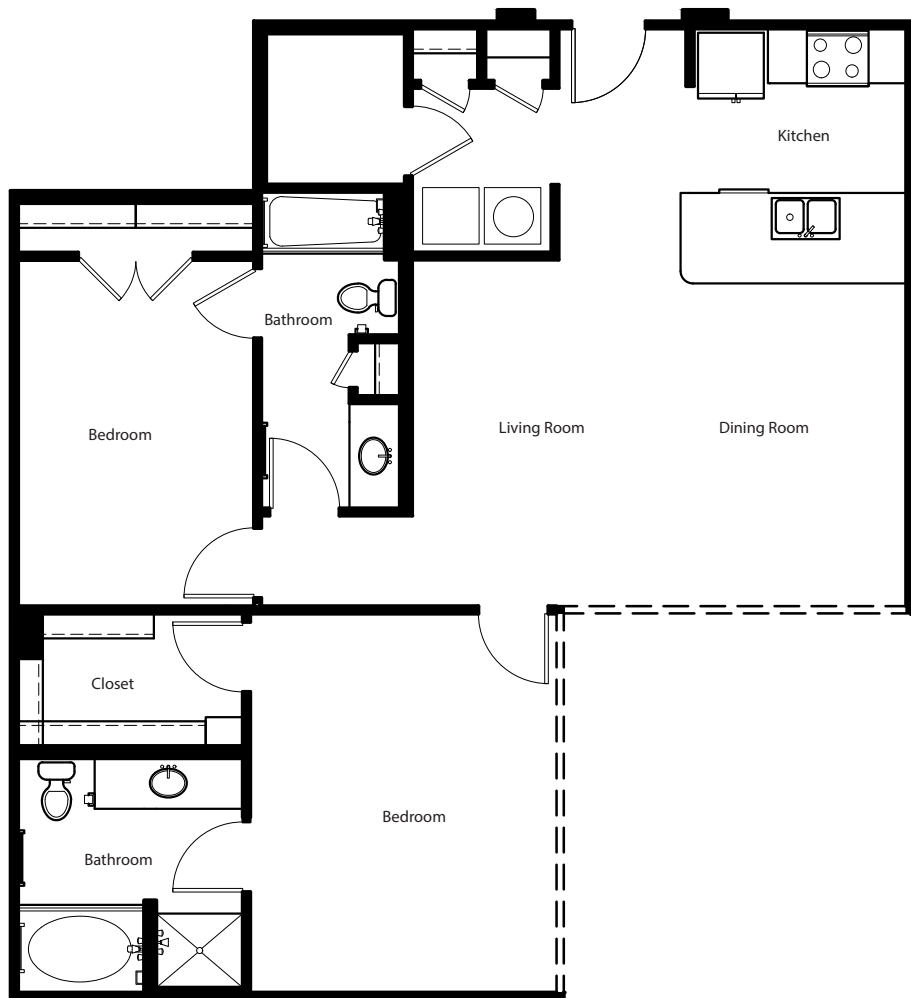

GALLERY

AT TURTLE CREEK

3427 Cedar Springs, Suite 1001
Dallas, Texas 75219

2 Bed / 2 Bath

UNIT: B5 - II

XXX sq.ft.