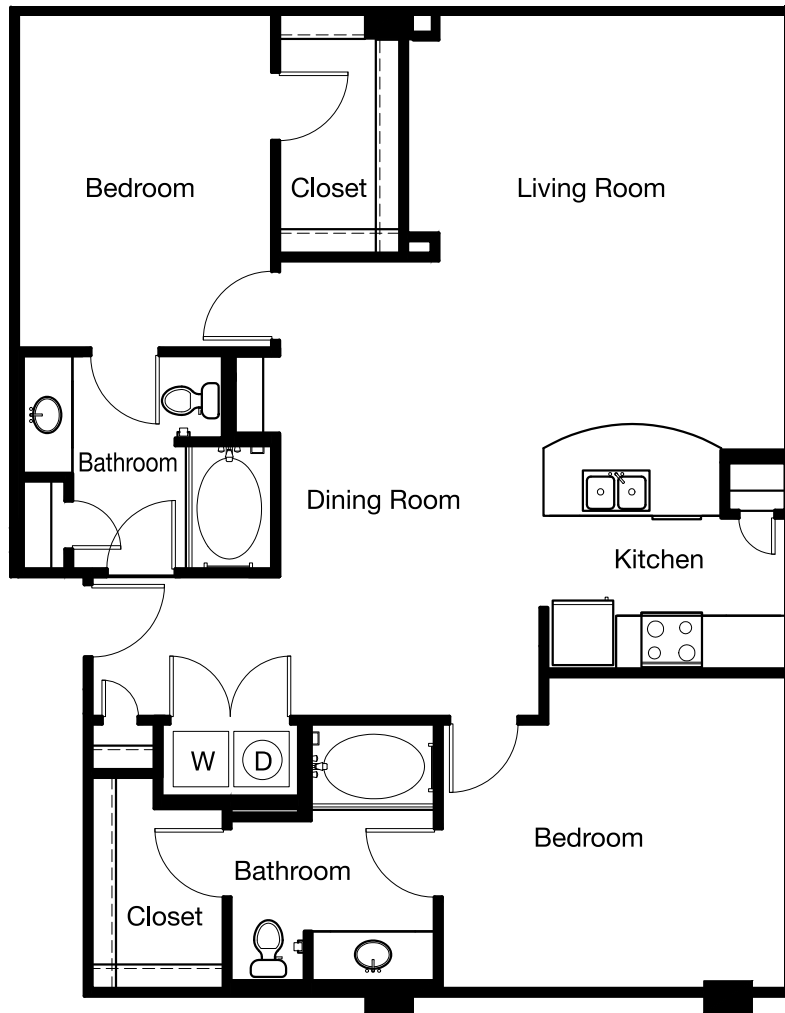

GALLERY

AT TURTLE CREEK

3427 Cedar Springs, Suite 1001
Dallas, Texas 75219

2 Bed / 2 Bath

UNIT: B2 - 1

1,194 / 1,264 sq. ft.