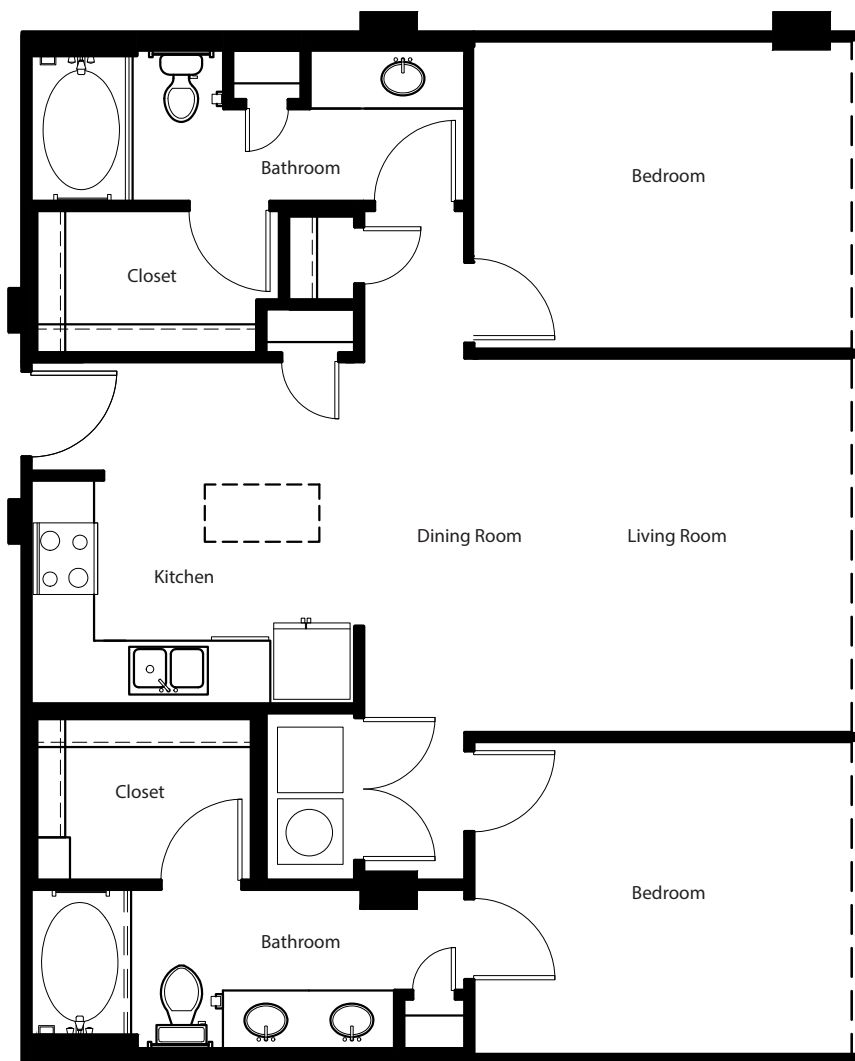

GALLERY

AT TURTLE CREEK

3427 Cedar Springs, Suite 1001
Dallas, Texas 75219

2 Bed / 2 Bath

UNIT: B1 - I

1187 sq.ft.