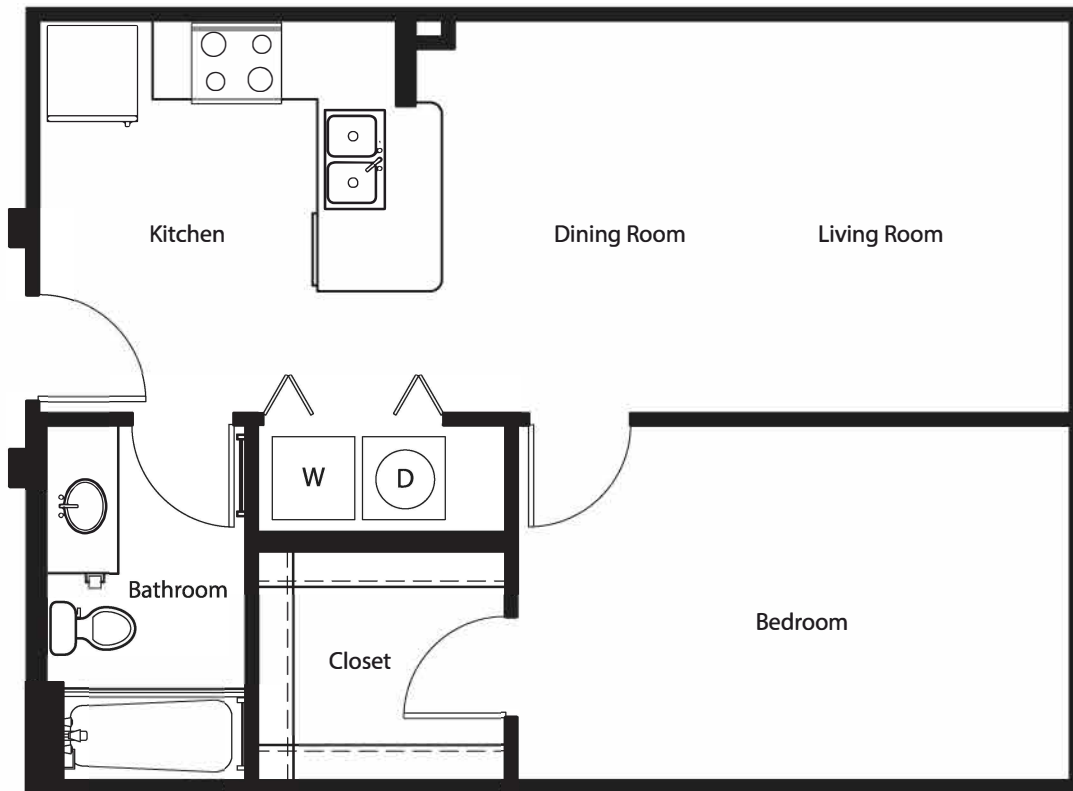

GALLERY

AT TURTLE CREEK

3427 Cedar Springs, Suite 1001
Dallas, Texas 75219

1 Bed / 1 Bath

UNIT: AA

636 sq. ft.