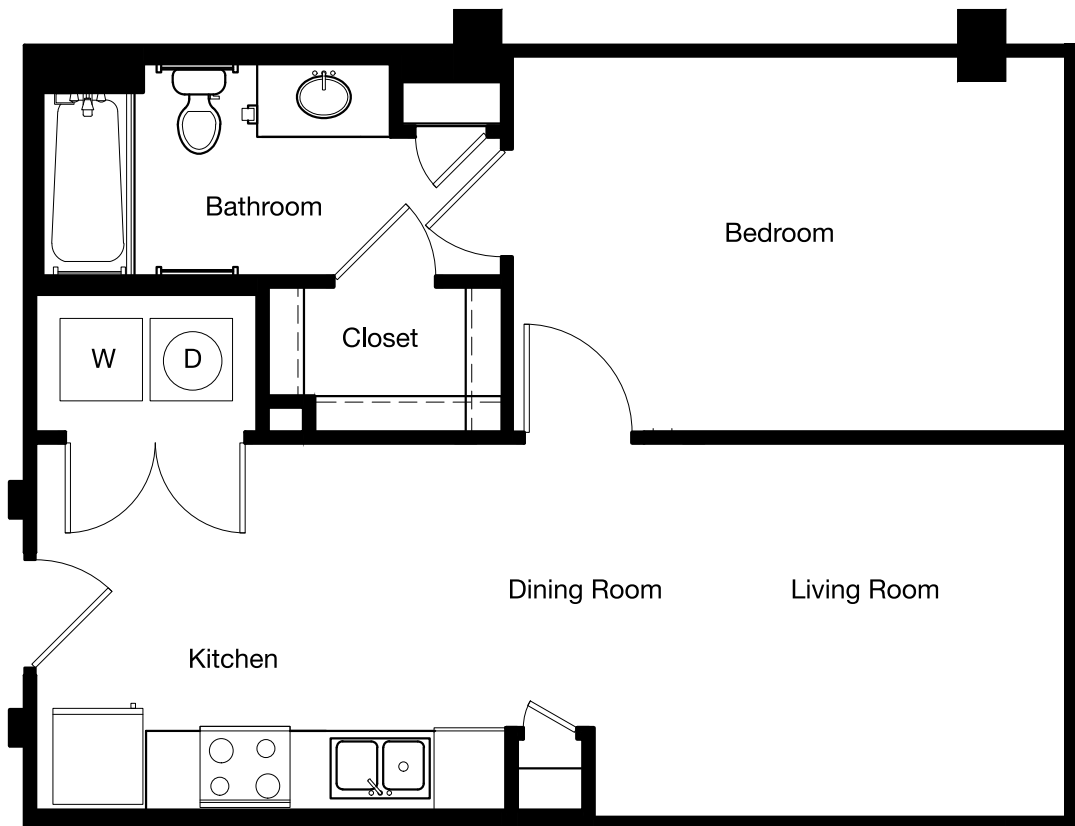

GALLERY

AT TURTLE CREEK

3427 Cedar Springs, Suite 1001
Dallas, Texas 75219

1 Bed /1 Bath

UNIT: A-1

636 sq. ft.