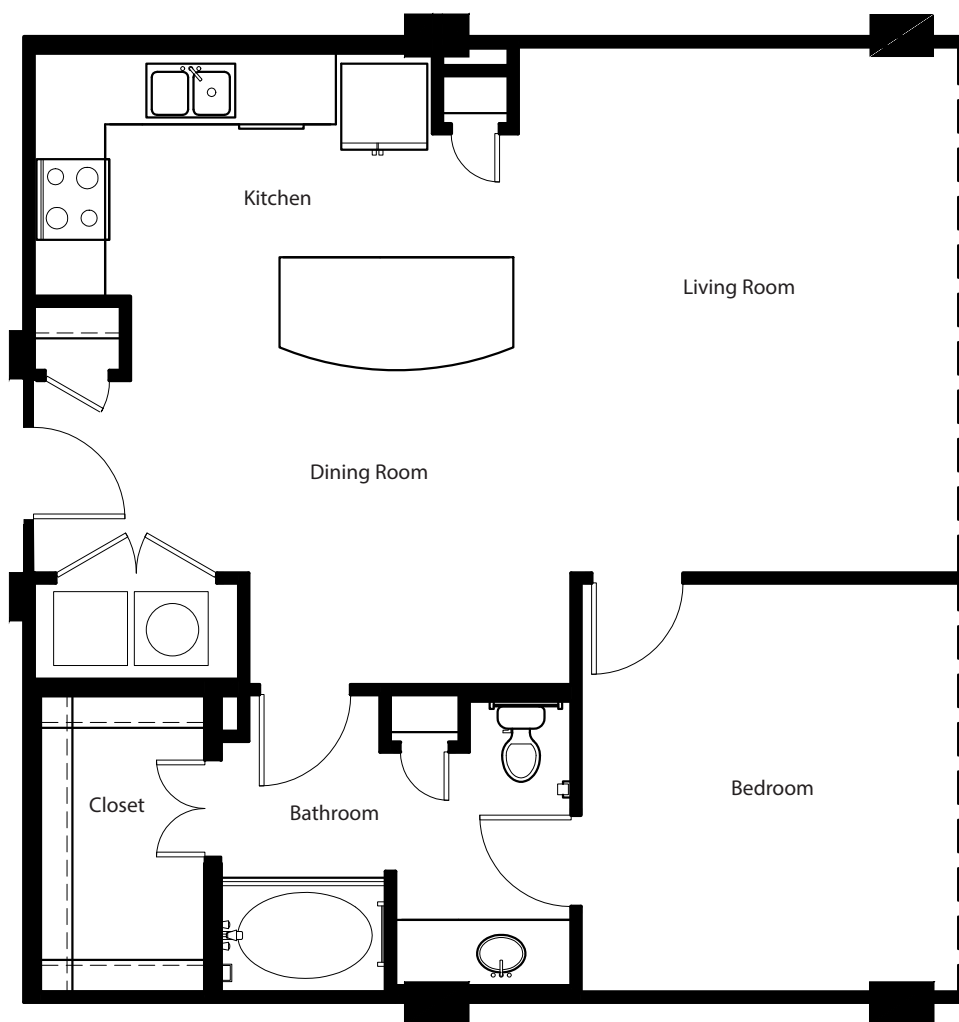

GALLERY

AT TURTLE CREEK

3427 Cedar Springs, Suite 1001
Dallas, Texas 75219

1 Bed / 1 Bath

UNIT: A4E - I

908 sq.ft.