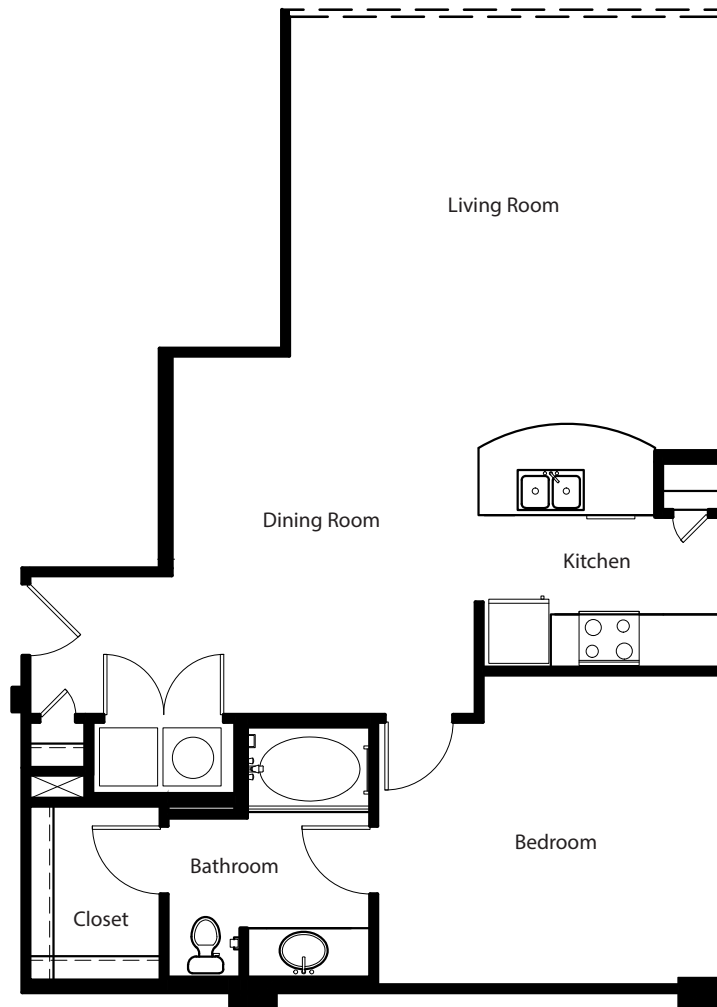

GALLERY

AT TURTLE CREEK

3427 Cedar Springs, Suite 1001
Dallas, Texas 75219

1 Bed / 1 Bath

UNIT: A4 - I

908 sq.ft.