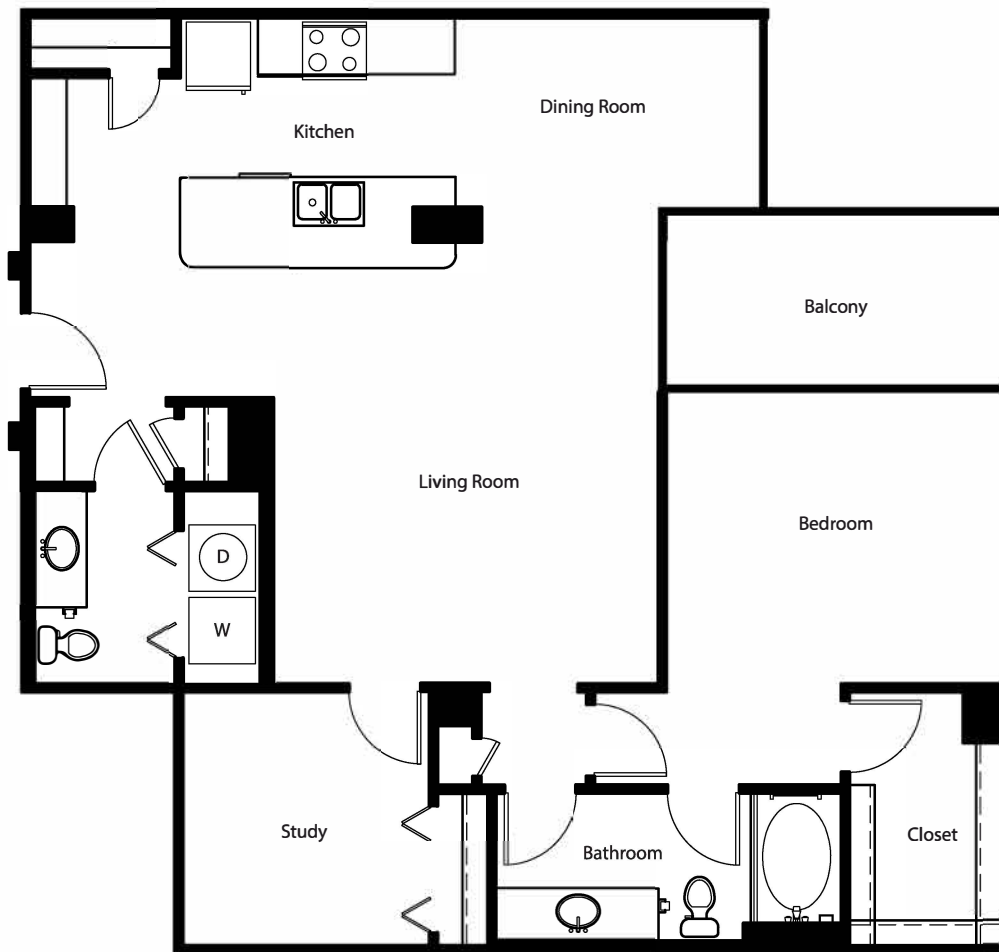

GALLERY

AT TURTLE CREEK

3427 Cedar Springs, Suite 1001
Dallas, Texas 75219

1 Bed / 1.5 Bath

UNIT: A3

1298 sq. ft.