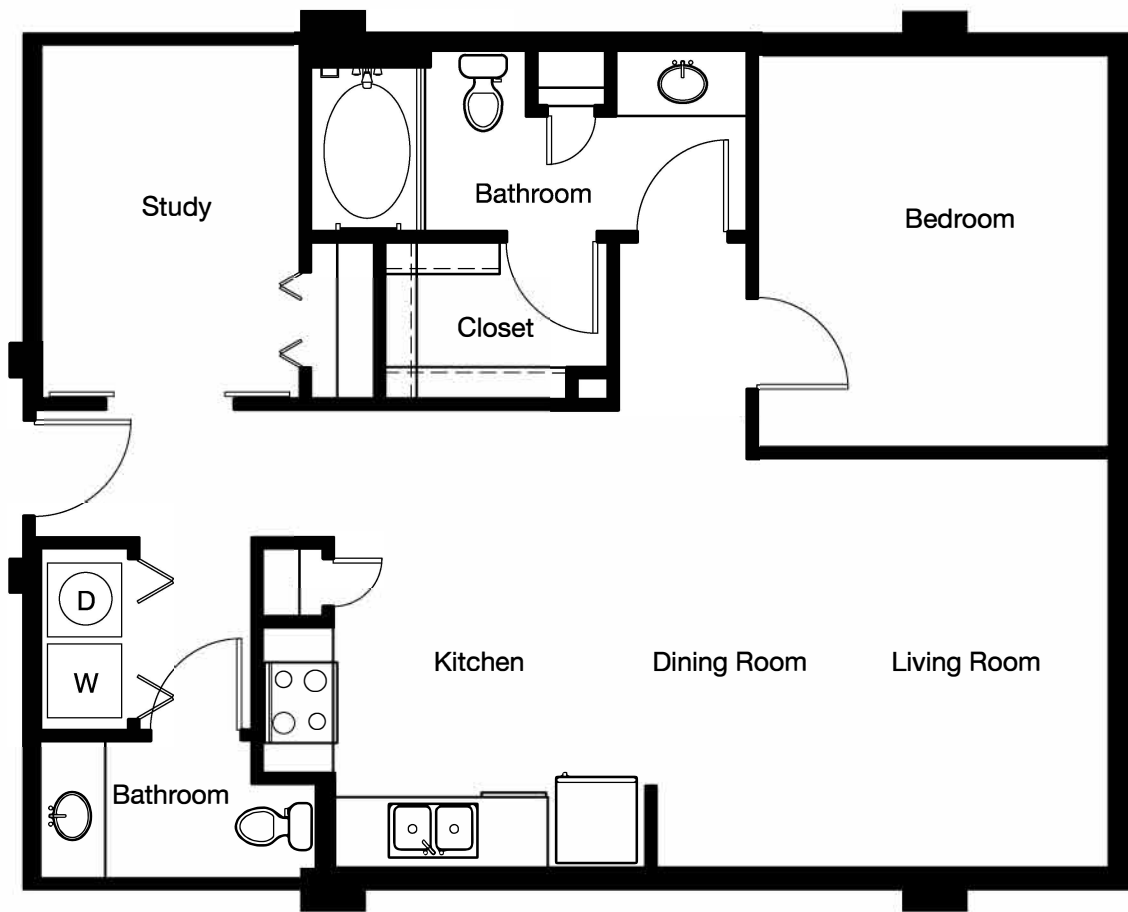

GALLERY

AT TURTLE CREEK

3427 Cedar Springs, Suite 1001
Dallas, Texas 75219

1 Bed / 2 Bath

UNIT: A2

908 sq. ft.