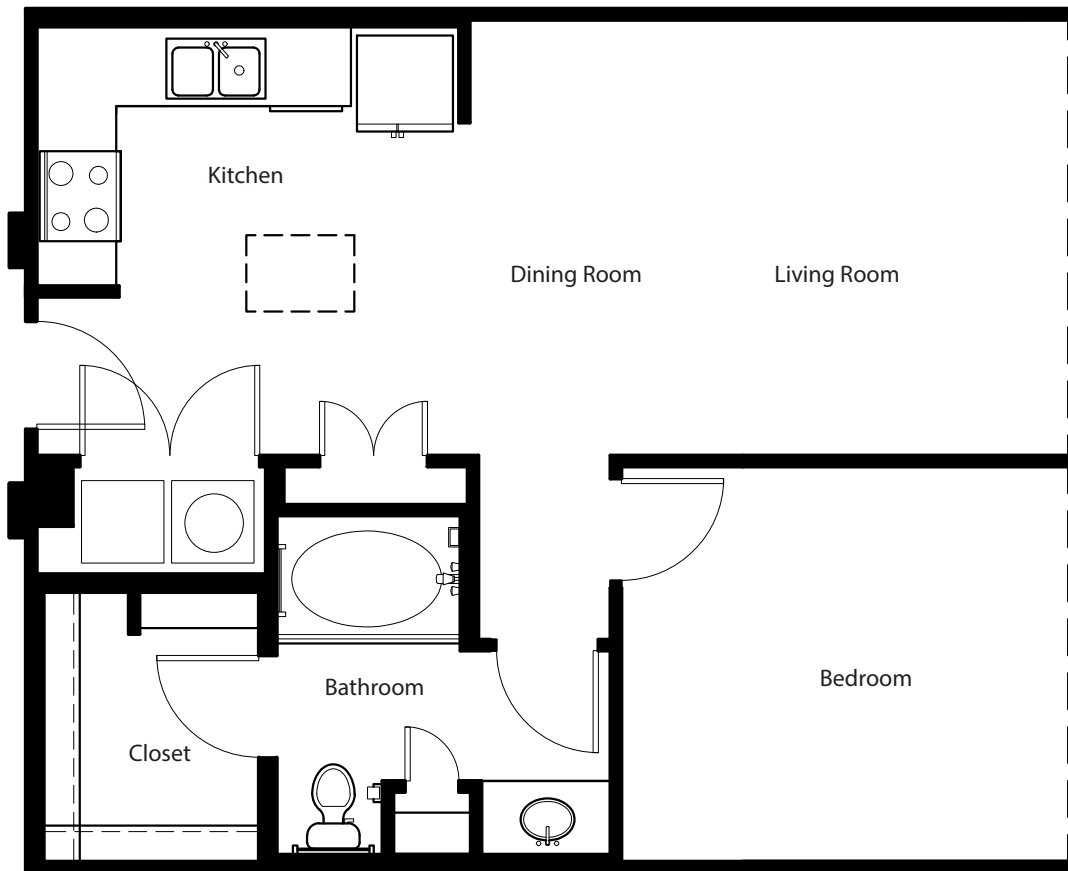

GALLERY

AT TURTLE CREEK

3427 Cedar Springs, Suite 1001
Dallas, Texas 75219

1 Bed / 1 Bath

UNIT: A1C2 - I

855 sq.ft.