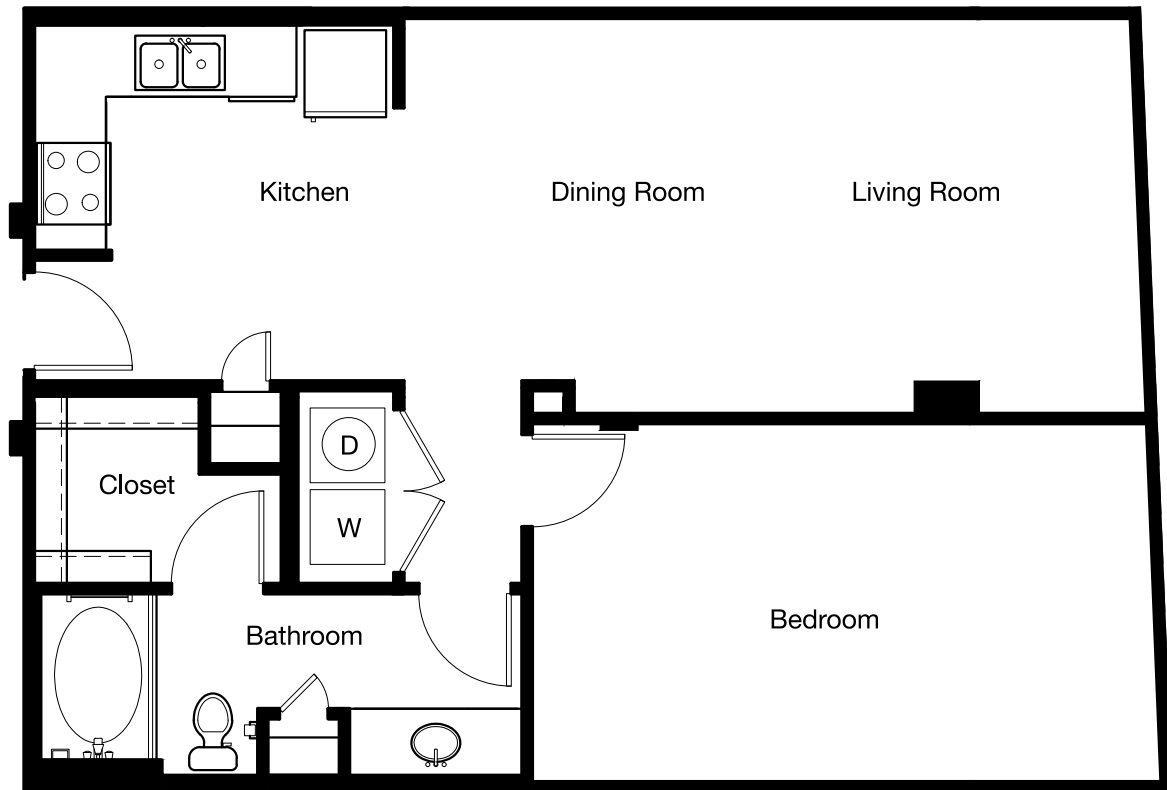

# GALLERY

AT TURTLE CREEK

3427 Cedar Springs, Suite 1001  
Dallas, Texas 75219

1 Bed / 1 Bath

UNIT: A1C - I

831 / 855 sq. ft.