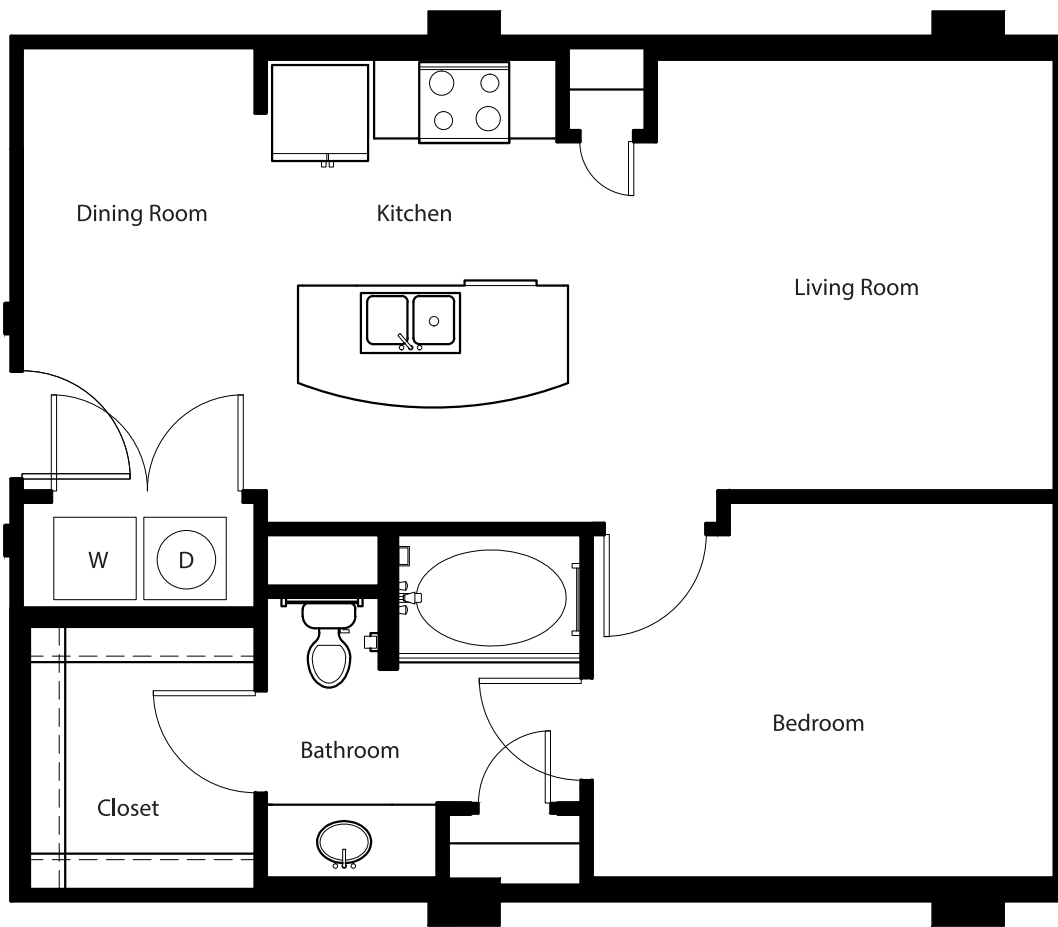

GALLERY

AT TURTLE CREEK

3427 Cedar Springs, Suite 1001
Dallas, Texas 75219

1 Bed / 1 Bath

UNIT: A1B - I

702 sq. ft.