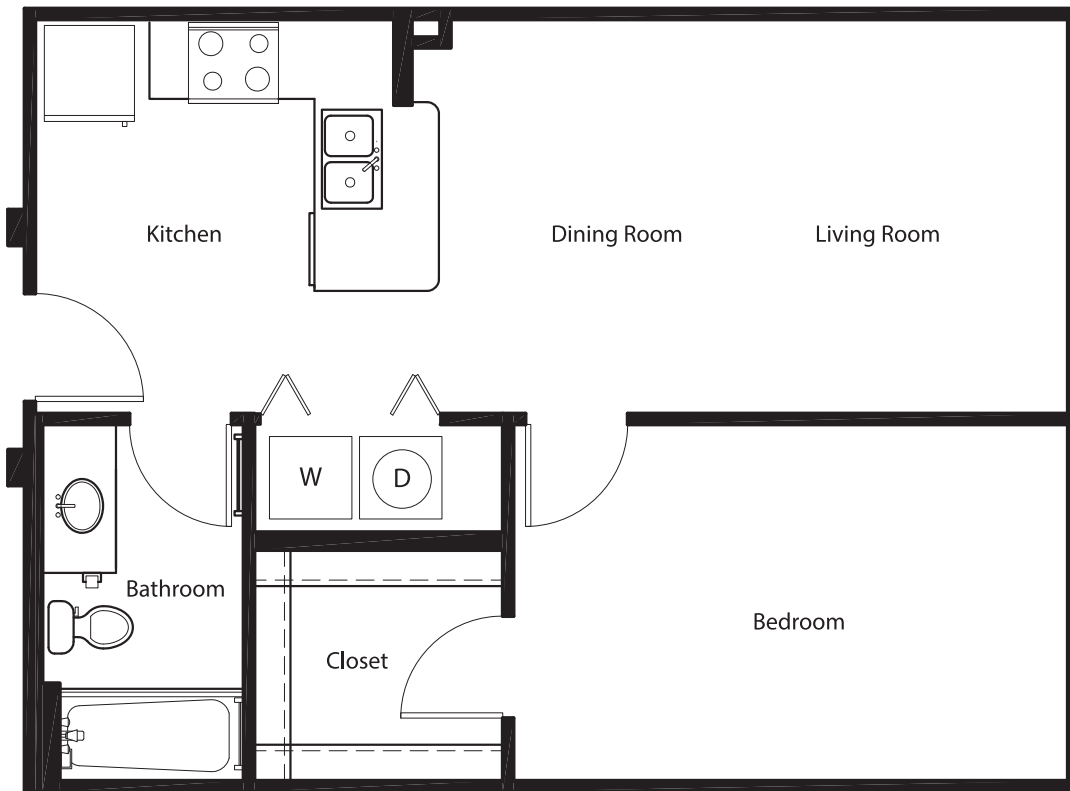

GALLERY

AT TURTLE CREEK

3427 Cedar Springs, Suite 1001
Dallas, Texas 75219

1 Bed / 1 Bath

UNIT: A1 - I

636 sq. ft.