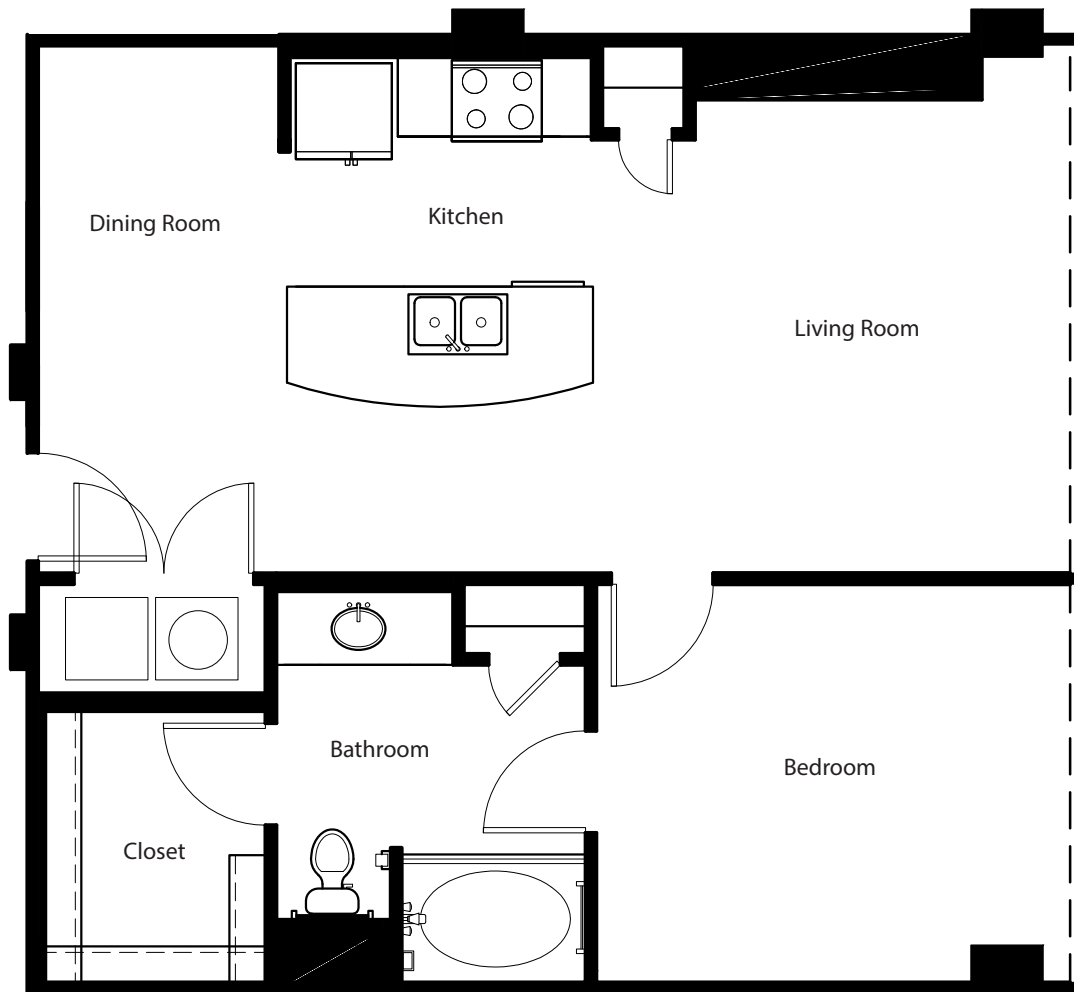

# GALLERY

AT TURTLE CREEK

3427 Cedar Springs, Suite 1001  
Dallas, Texas 75219

1 Bed / 1 Bath

**UNIT: A10 - II**

XXX sq.ft.