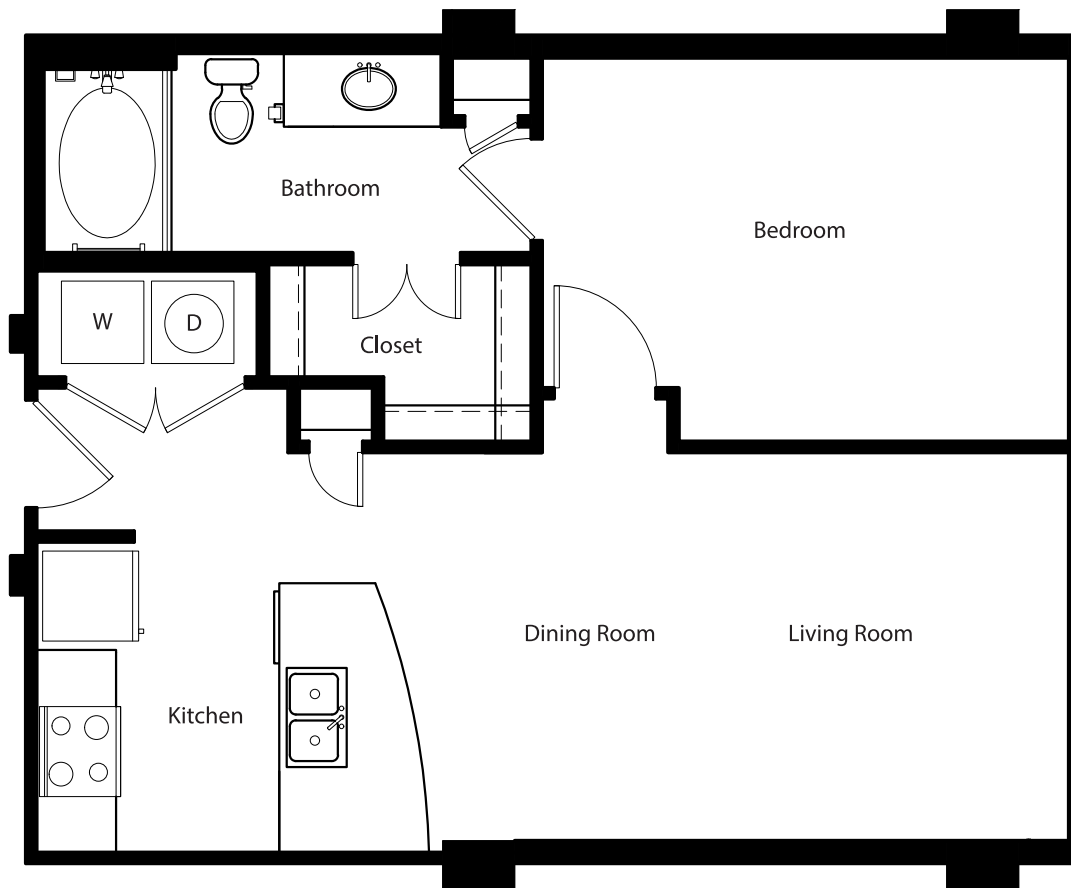

# GALLERY

AT TURTLE CREEK

3427 Cedar Springs, Suite 1001  
Dallas, Texas 75219

1 Bed / 1 Bath

UNIT: A0 - I

673 sq. ft.